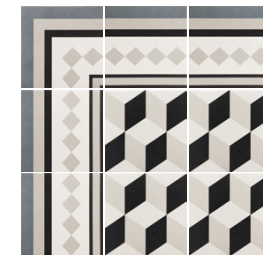

—

2024

EQUIPE

Caprice White, Liberty Taupe 20 x 20 cm / 8" x 8"
 Coco Orchard Pink Matt 5 x 15 cm / 2" x 6"

Caprice Black, Chatelet, Chatelet Border, Chatelet Corner 20 x 20 cm / 8" x 8"

Caprice White, Grey, Saint Tropez 20 x 20 cm / 8" x 8"

Saint Tropez, Saint Tropez Border,
 Saint Tropez Corner 20 x 20 cm / 8" x 8"

Chatelet, Chatelet Border, Chatelet
 Corner 20 x 20 cm / 8" x 8"

Provence, Provence Border, Provence
 Corner 20 x 20 cm / 8" x 8"

Loire, Loire Border, Loire Corner
 20 x 20 cm / 8" x 8"

Burgundy, Burgundy Border, Burgundy
 Corner 20 x 20 cm / 8" x 8"

Liberty White, Provence Border,
 Provence Corner 20 x 20 cm / 8" x 8"

Liberty Taupe, Loire Border, Loire
 Corner 20 x 20 cm / 8" x 8"