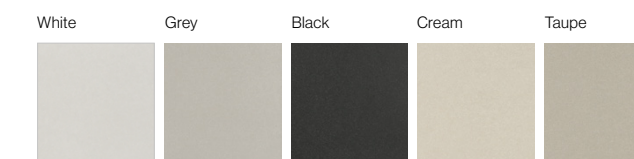

Colores Colours / Farben / Couleurs