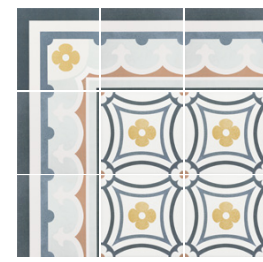

—

2024

EQUIPE

Caprice White, Liberty Taupe 20 x 20 cm / 8" x 8"
 Coco Orchard Pink Matt 5 x 15 cm / 2" x 6"

Caprice Black, Chatelet, Chatelet Border, Chatelet Corner 20 x 20 cm / 8" x 8"

Caprice White, Grey, Saint Tropez 20 x 20 cm / 8" x 8"

Saint Tropez, Saint Tropez Border,
 Saint Tropez Corner 20 x 20 cm / 8" x 8"

Chatelet, Chatelet Border, Chatelet
 Corner 20 x 20 cm / 8" x 8"

Provence, Provence Border, Provence
 Corner 20 x 20 cm / 8" x 8"